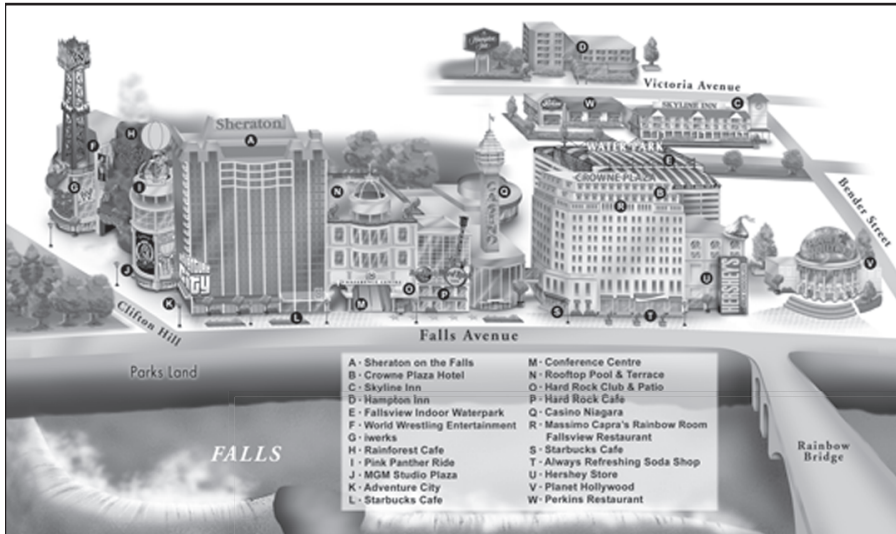

PARKING DIRECTIONS

Directions from Toronto

- Take QEW to Niagara
- From QEW, take Hwy 420 towards the Rainbow Bridge and "The Falls" to Falls Avenue.

Directions from New York

- From the Rainbow Bridge
- Take the first right immediately after customs.
- Turn left on Hiram, and left again on Ontario.

Directions from Fort Erie

- Take QEW to Toronto
- From QEW, take Hwy 420 towards the Rainbow Bridge and "The Falls" to Falls Avenue.

5685 FALLS AVENUE, NIAGARA FALLS, ON L2E 6W7
 PHONE: 905-374-4444 FAX: 905-374-9606 EMAIL: sales@niagarafallshotels.com WEB: NiagaraFallsHotels.com