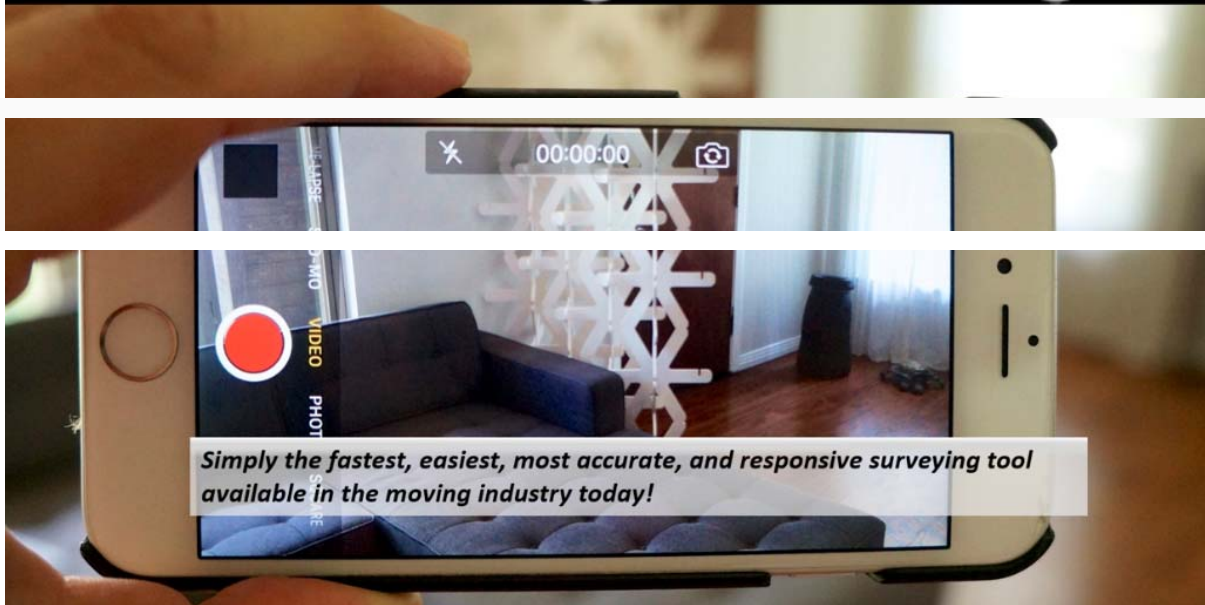

Virtual Moving Technologies

Virtual Surveys at a Price that Fits Your Budget

Virtual Moving Technologies (VMT), the leader in virtual move surveys, has removed the budget risk from video surveys!

1. We built the only video survey platform that was designed from a mover's perspective.
2. Then, we introduced both DIY (self-guided) and Guided video survey options for more flexibility and control.
3. Now, we are offering the first flat-fee video survey platform.

Why Flat-Fee Virtual Surveys?

With Flat-Fee Virtual Surveys you know what your monthly costs will be and don't need to worry about unexpected costs at month end. You simply select a budget tier and perform as many video surveys as you want within that tier. And if you ever need more video surveys, you simply sign up for a higher tier... it's that easy!